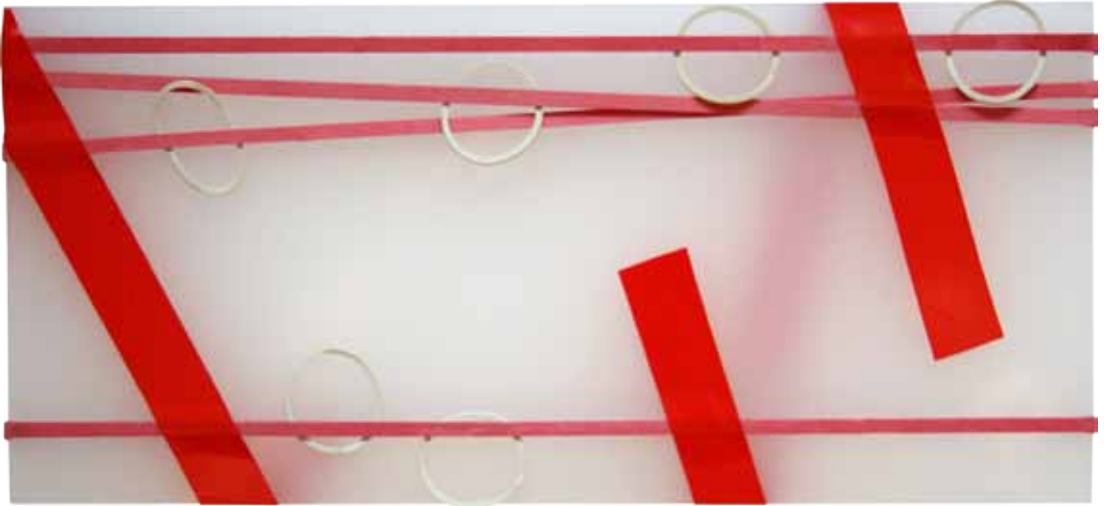

An abstract artwork featuring a dense network of thin, black, curved lines that resemble hair or fine wires. Several rectangular pieces of bright red paper are scattered throughout the composition, some overlapping the lines. The background is a plain, light gray. The overall effect is one of dynamic, chaotic movement.

Fluß | 2011

Aquarell a. Papier

30 x 21 cm

Kleine Transparente I-V | 2011

Klebeband, Gummiringe auf
und um Kunststoffplatten

22,5 x 10,5 cm

kleine Transparente VI | 2011

Klebeband, Gummiringe auf und um Kunststoffplatte