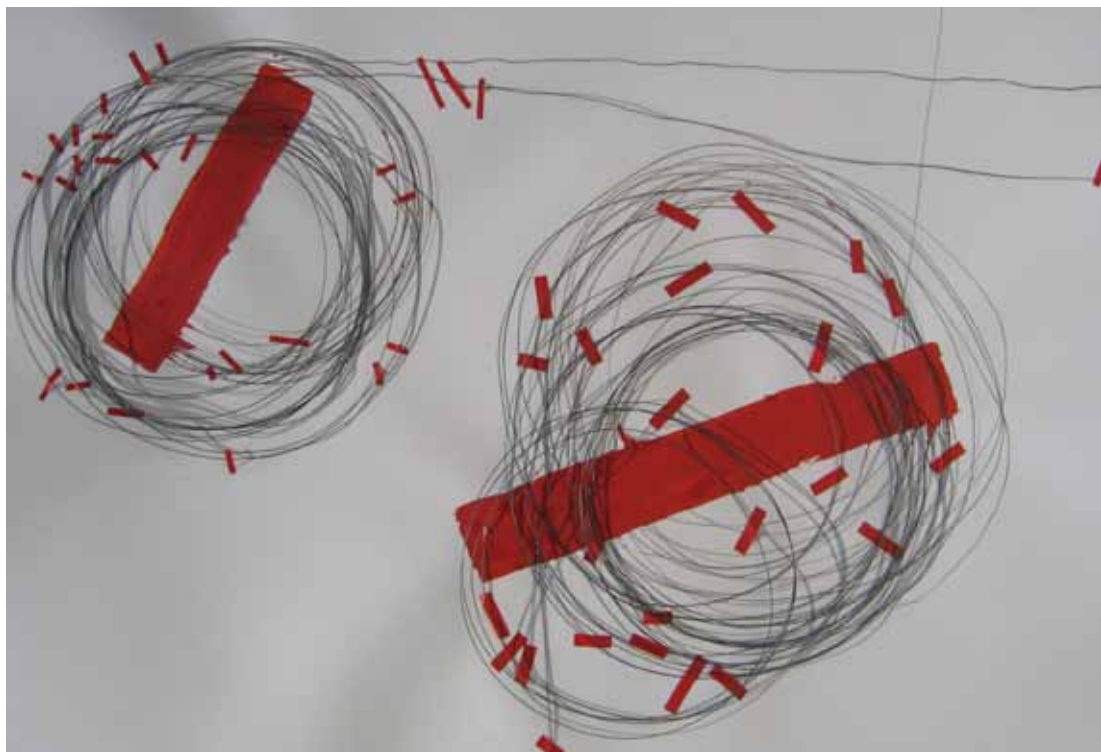

turn around I+II | 2008
Tempera, Graphit, Draht auf Papier
124 x 88 cm