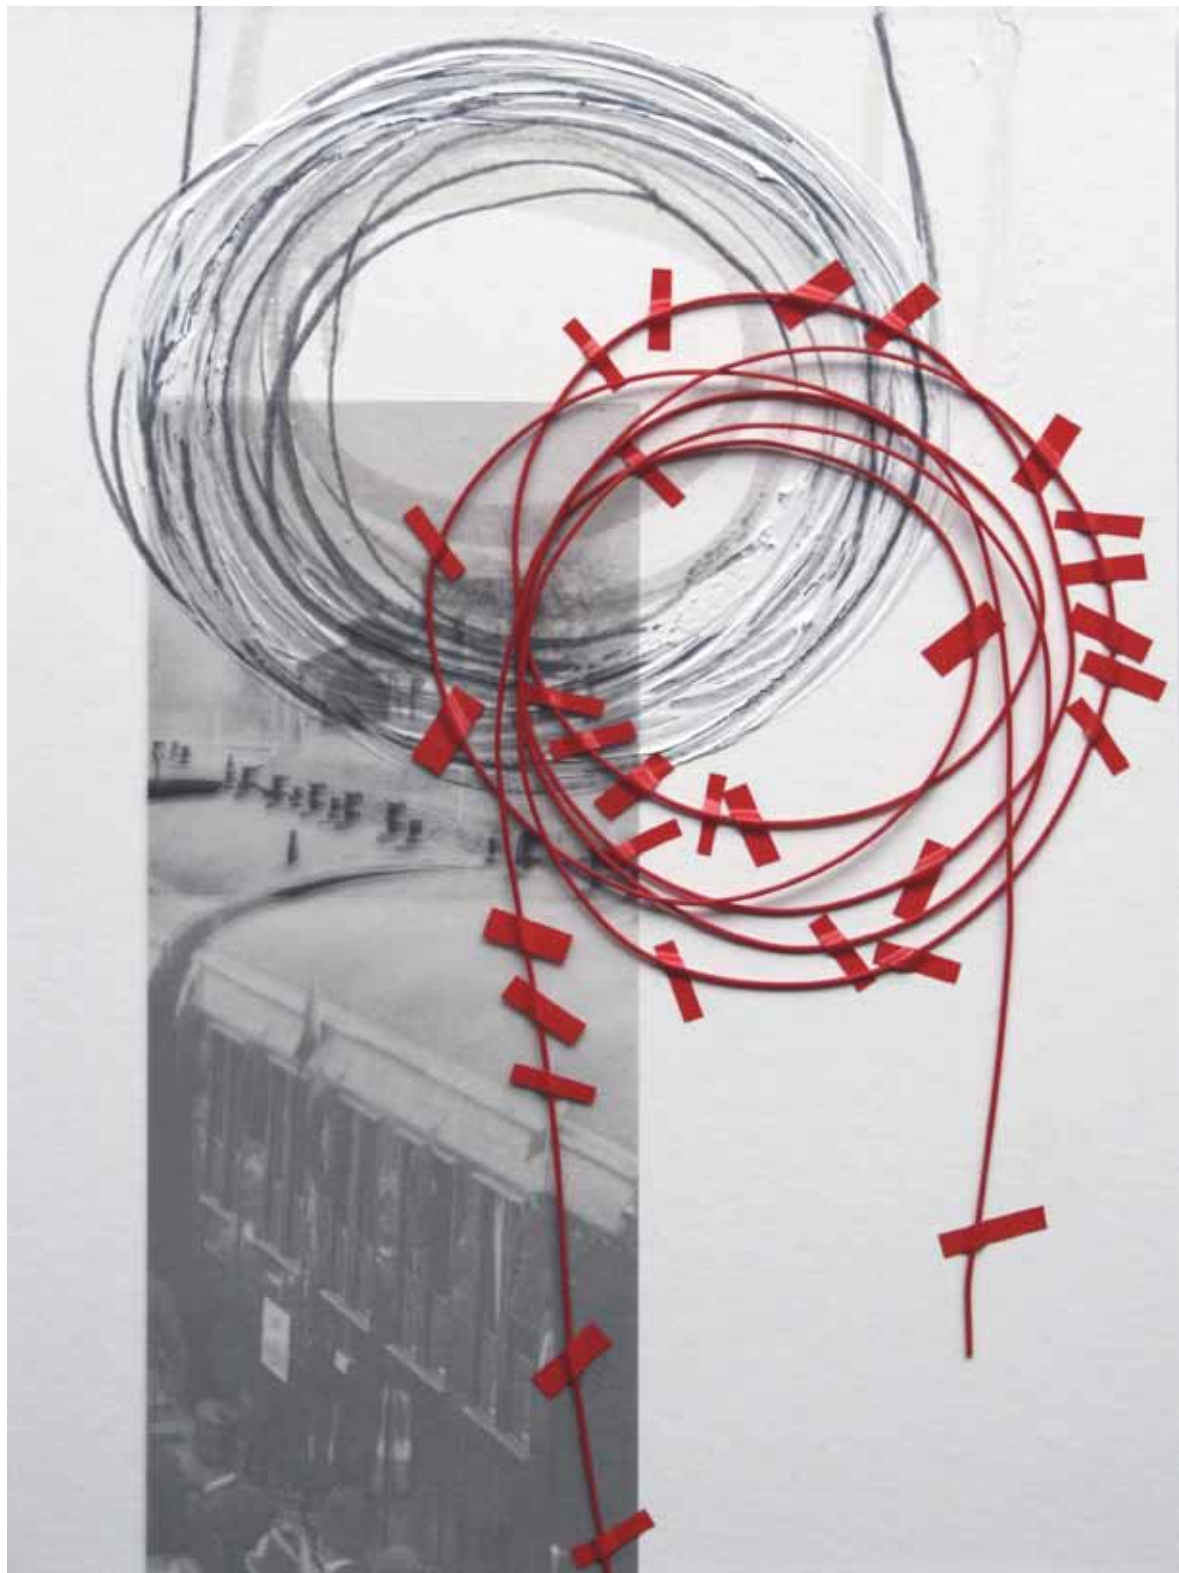

Reise I 2010

Graphit, Chinatusche, Draht, Klebestreifen, bedruckte Folie a. Papier

30 x 20 cm